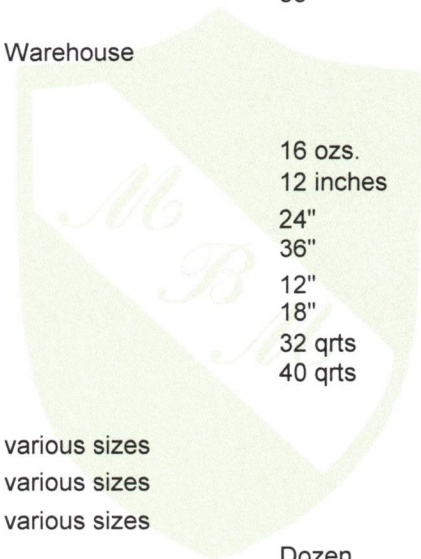

MARQUIS (SINCE 1969)
BUILDING MAINTENANCE SUPPLIES LIMITED
3041 Universal Drive, Mississauga, Ontario L4X 2E2
Phone: **(905) 275-0985** Toll Free: 1-800-521-0797
Fax: (905) 279-2627 www.marquis-since1969.com
"BE CURIOUS - CALL US"

MISCELLANEOUS ITEMS:

MC2-132M	Packaging Tape	2"x100 meters Clear	36 per case
M1002	Pallet Wrap	325mmx450m	4 per case
BPB014	Push Brooms	Tampico	14"
BPB018	Push Brooms		18"
BPB024	Push Brooms		24"
BPB036	Push Brooms		36"
BPBh005	Push Brooms Handles		
	Mop Heads		
BCM16	Cotton or Synthetic		16ozs.
BCM20	Cotton or Synthetic		20ozs.
BCM24	Cotton or Synthetic		24ozs.
	Dust Mop Complete		24"
	Dust Mop Complete		36"
BQR001	Quick Release Mop Stick		
BWCB001	Corn Broom	Warehouse	
BTB001	Toy Broom		
BMB0011	Magnetic Broom		
BYMC16	Yatch Mop		16 ozs.
BDP002	Dust Pan		12 inches
QFS24	Floor Squeegee Straight		24"
QFS36	Floor Squeegee Straight		36"
QW012	Window Squeegee		12"
QW018	Window Squeegee		18"
MBW03	Bucket & Wringer Marino		32 qrts
MBW02	Bucket & Wringer Marino		40 qrts
M1105	6" x 9" Green Scouring Pads		
M016	Stripping Pads	various sizes	
	Buffing Pads	various sizes	
	Scrubbing Pads	various sizes	
M1000	Men's High Back Gloves		Dozen
WCW4	Florescent Tubes	4 feet	30
WCW8	Florescent Tubes	8 feet	15
	Flood Lights	Indoor / Outdoor	
M1101	Trigger Sprayer		
M1102	Bottles	32 ozs.	
M1104	Bottles	16 ozs.	
	<u>Waste Receptacles</u>	<u>Vacuum Cleaners</u>	<u>Steam Cleaning Machine</u>
			<u>Floor Polishing Machine</u>