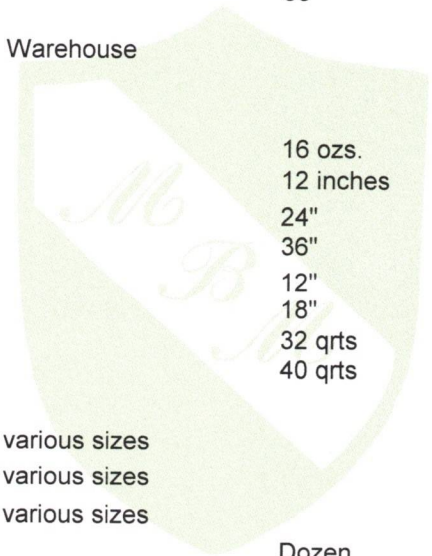

Floor Polishing Machine

Warehouse

16 ozs.
 12 inches
 24"
 36"
 12"
 18"
 32 qrts
 40 qrts

various sizes
 various sizes
 various sizes

Dozen

4 feet
 8 feet
 Indoor / Outdoor

32 ozs.
 16 ozs.

MARQUIS (SINCE 1969)
BUILDING MAINTENANCE SUPPLIES LIMITED
 3041 Universal Drive, Mississauga, Ontario L4X 2E2
 Phone: **(905) 275-0985** Toll Free: 1-800-521-0797
 Fax: (905) 279-2627 www.marquis-since1969.com
"BE CURIOUS - CALL US"